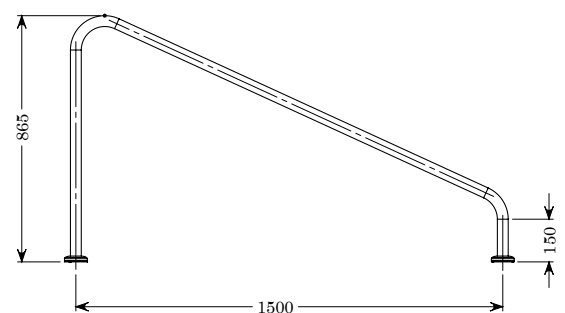

SR-WS-1500
SR-WF-1500