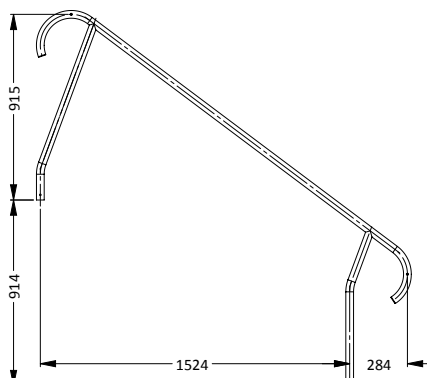

MERIDIAN STAIR RAIL

PART #	DESCRIPTION
MER-1002-MG	Standard (single)