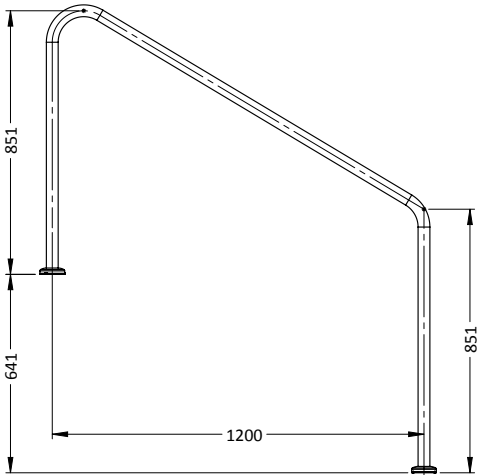

## NARROW FIGURE 4 GRAB RAIL

PART #	DESCRIPTION
SR-4SS	Standard (single)
SR-4FS	Flanged (single)

## NARROW SPACED FIGURE 4 GRAB RAIL

PART #	DESCRIPTION
SR-5S	Standard (single)
SR-5F	Flanged (single)

STAIR RAIL	
PART #	DESCRIPTION
SR-SS-1000	1000mm Standard (single)
SR-SF-1000	1000mm Flanged (single)

STAIR RAIL	
PART #	DESCRIPTION
SR-SS-1200	1200mm Standard (single)
SR-SF-1200	1200mm Flanged (single)

STAIR RAIL	
PART #	DESCRIPTION
SR-SS-1500	1500mm Standard (single)
SR-SF-1500	1500mm Flanged (single)