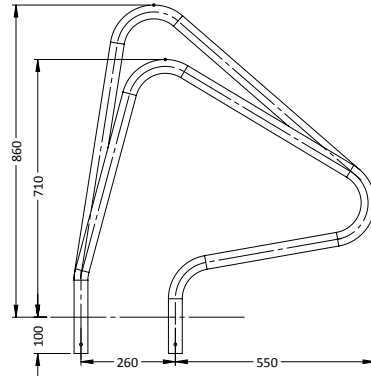

DUAL HEIGHT FIGURE 4 GRAB RAIL

PART #	DESCRIPTION
SR-7S	Standard (pair)
SR-7F	Flanged (pair)