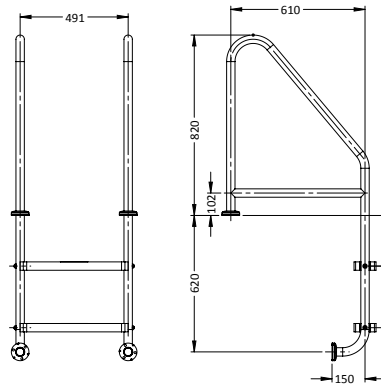

COMMERCIAL LADDERS

COMMERCIAL TWO-STEP LADDER

PART #	DESCRIPTION
SR-CS-2	Standard
SR-CFT-2	Flanged Top
SR-CF-2	Flanged Top & Bottom