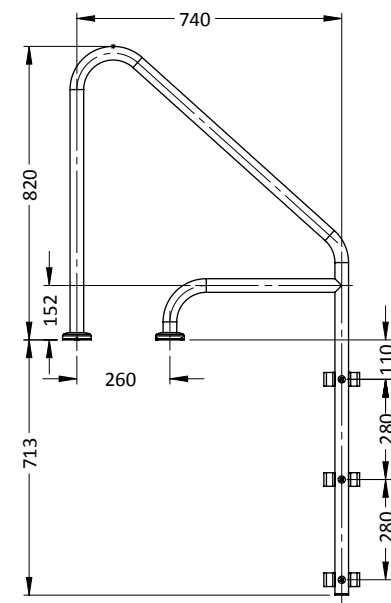

CANTILEVER THREE-STEP LADDER

PART #	DESCRIPTION
SR-RS-3	Standard
SR-RF-3	Flanged