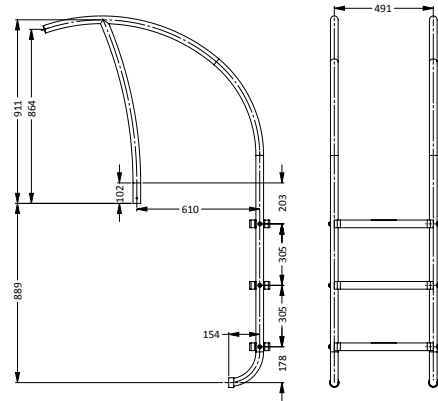

ARTISAN THREE-STEP LADDER

PART #	DESCRIPTION
ART-1003-MG	Standard Three-Step Ladder