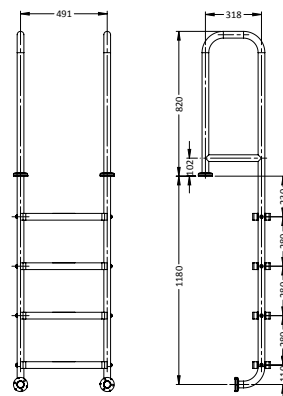

BRACED NARROW FOUR-STEP LADDER

PART #	DESCRIPTION
SR-BS-4	Standard
SR-BFT-4	Flanged Top
SR-BF-4	Flanged Top & Bottom