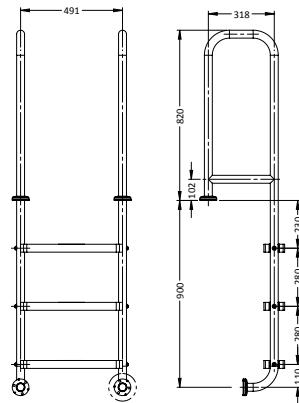

BRACED NARROW THREE-STEP LADDER

PART #	DESCRIPTION
SR-BS-3	Standard
SR-BFT-3	Flanged Top
SR-BF-3	Flanged Top & Bottom