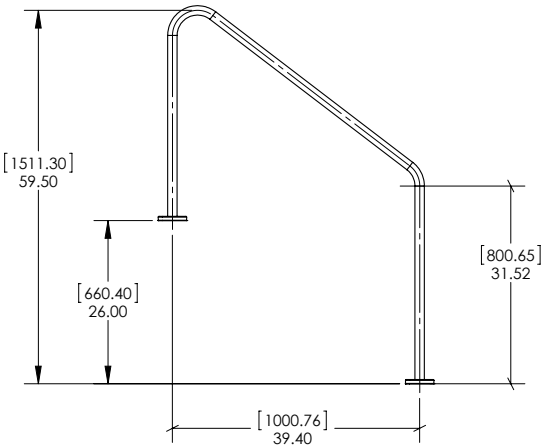

## NARROW FIGURE 4 GRAB RAIL

PART #	DESCRIPTION
SR-4SS	Standard (single)
SR-4FS	Flanged (single)

## NARROW SPACED FIGURE 4 GRAB RAIL

PART #	DESCRIPTION
SR-5S	Standard (single)
SR-5F	Flanged (single)

STAIR RAIL	
PART #	DESCRIPTION
SR-SS-1000	1000mm Standard (single)
SR-SF-1000	1000mm Flanged (single)