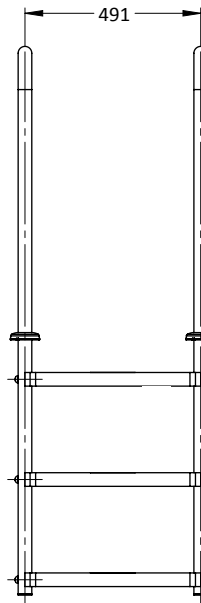

CANTILEVER THREE-STEP LADDER

PART #	DESCRIPTION
SR-RS-3	Standard
SR-RF-3	Flanged