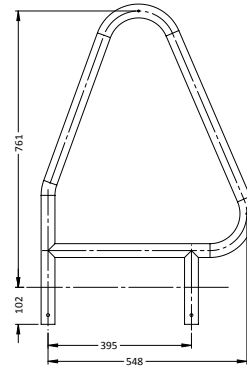

TRIANGLE GRAB RAIL

PART #	DESCRIPTION
SR-6S	Standard (pair)
SR-6F	Flanged (pair)