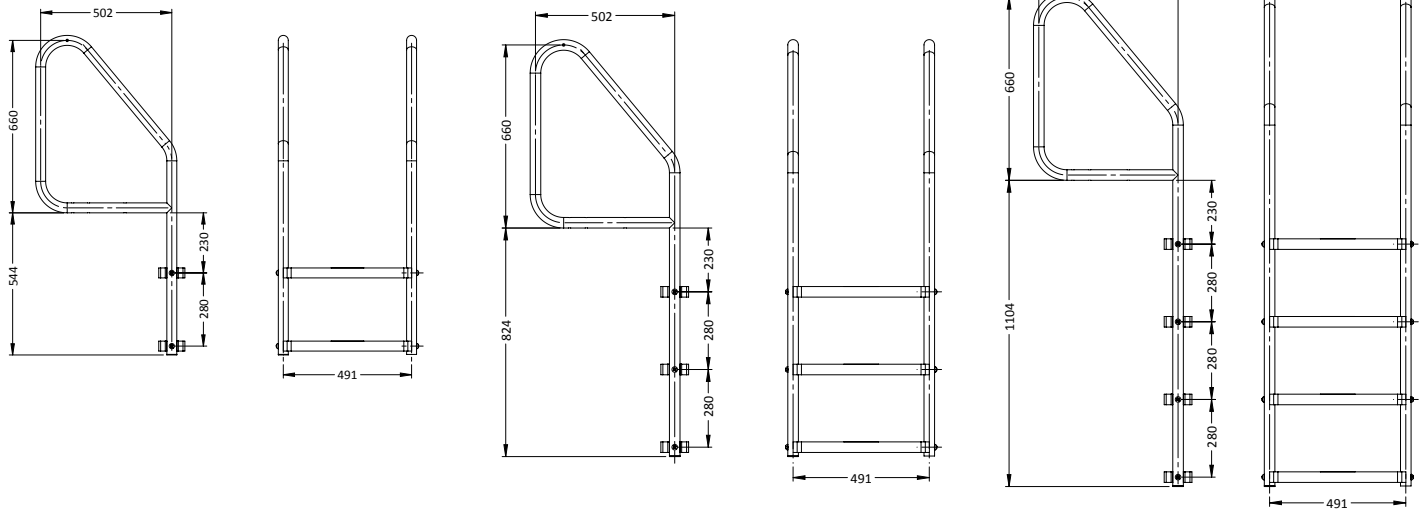

DECK MOUNTED LADDERS

PART #	DESCRIPTION
SL-PF-2	Two-Step Ladder - Standard
SL-PF-3	Three-Step Ladder - Standard
SL-PF-4	Four-Step Ladder - Standard