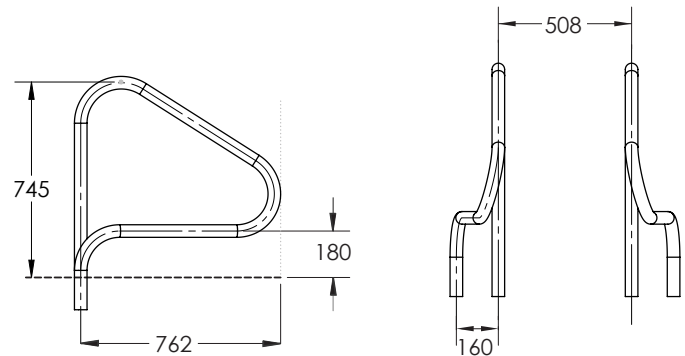

PRETZEL GRAB RAIL

PART #	DESCRIPTION
SR-8S	Standard (pair)
SR-8F	Flanged (pair)