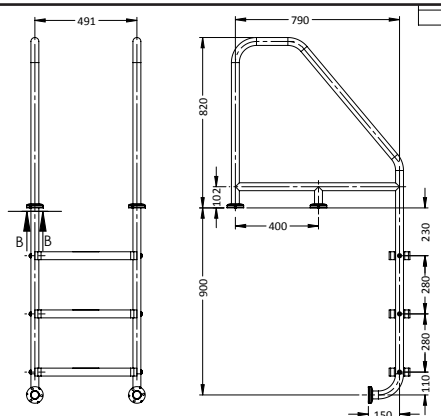

GUTTER THREE-STEP LADDER

PART #	DESCRIPTION
SR-WS-3	Standard
SR-WFT-3	Flanged Top
SR-WF-3	Flanged Top & Bottom