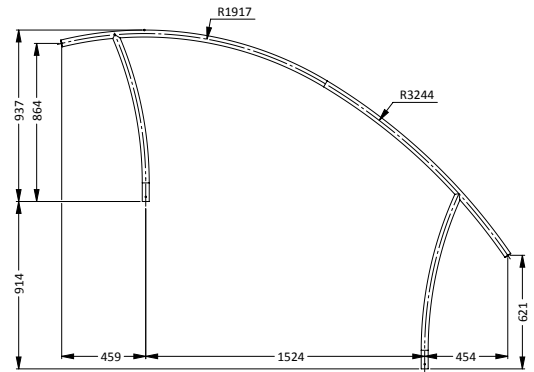

ARTISAN STAIR RAIL

PART #	DESCRIPTION
ART-1002-MG	Standard (single)