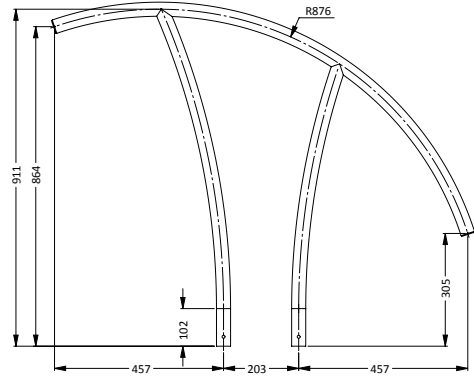

ARTISAN HAND RAIL

PART #	DESCRIPTION
ART-1001S-MG	Standard (single)
ART-1001S-MGF	Flanged (single)