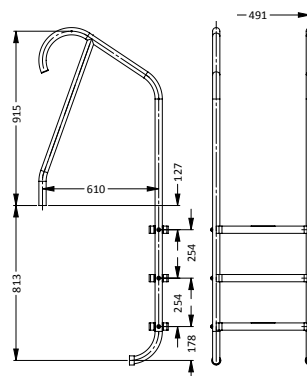

MERIDIAN THREE-STEP LADDER

PART #	DESCRIPTION
MER-1003-MG	Standard Three-Step Ladder