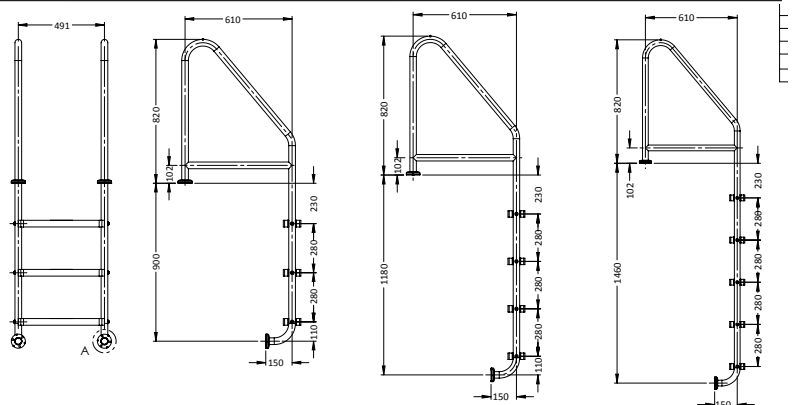

HEAVY DUTY LADDERS

PART #	DESCRIPTION
SR-XS-3	Three-Step Ladder Flanged Top & Bottom
SR-XS-4	Four-step Ladder Flanged Top & Bottom
SR-XS-5	Five-Step Ladder Flanged Top & Bottom