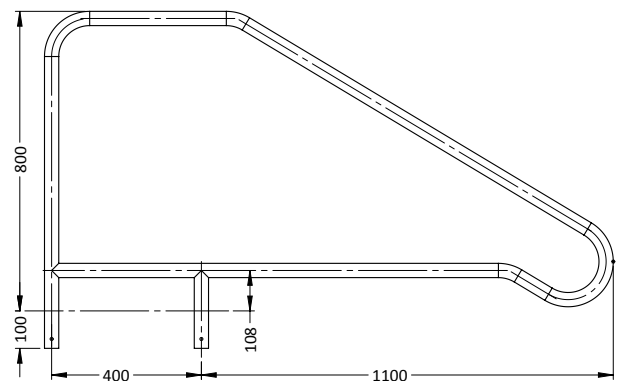

LONG STURDY STAIR RAIL

PART #	DESCRIPTION
SR-GS	Standard (single)
SR-GF	Flanged (single)