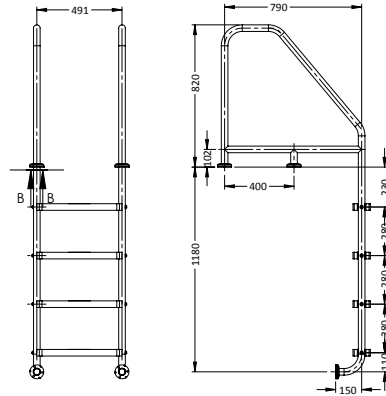

COMMERCIAL LADDERS

GUTTER FOUR-STEP LADDER

PART #	DESCRIPTION
SR-WS-4	Standard
SR-WFT-4	Flanged Top
SR-WF-4	Flanged Top & Bottom