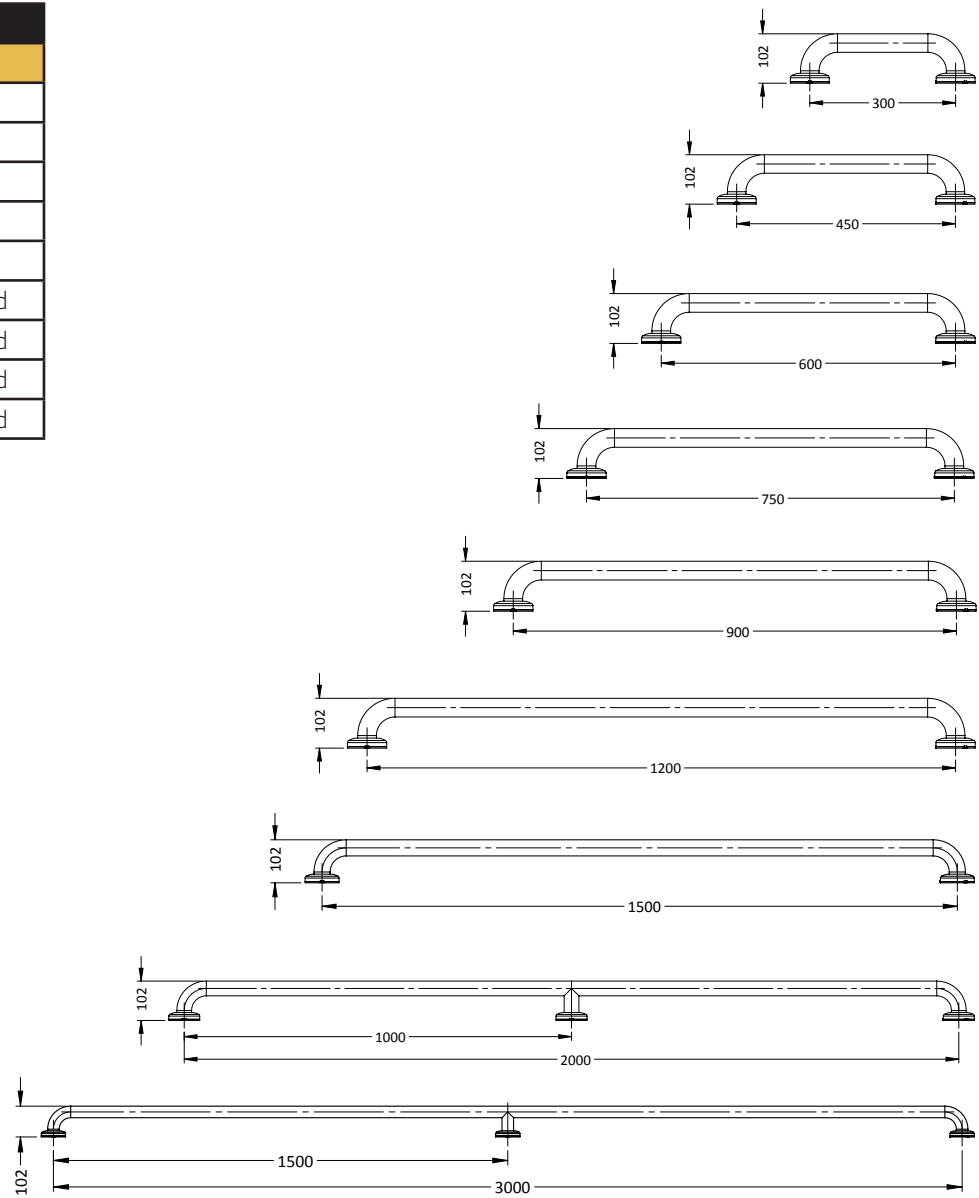

SAFETY RAILS

SAFETY RAILS	
PART #	DESCRIPTION
SSR-300	300mm - Flanged
SSR-450	450mm - Flanged
SSR-600	600mm - Flanged
SSR-750	750mm - Flanged
SSR-900	900mm - Flanged
SSR-1200	1200mm - Flanged
SSR-1500	1500mm - Flanged
SSR-2000	2000mm - Flanged
SSR-3000	3000mm - Flanged

WALL HAND RAILS	
PART #	DESCRIPTION
SR-WS-1000	1000mm Standard (single)
SR-WF-1000	1000mm Flanged (single)
SR-WS-1200	1200mm Standard (single)
SR-WF-1200	1200mm Flanged (single)
SR-WS-1500	1500mm Standard (single)
SR-WF-1500	1500mm Flanged (single)