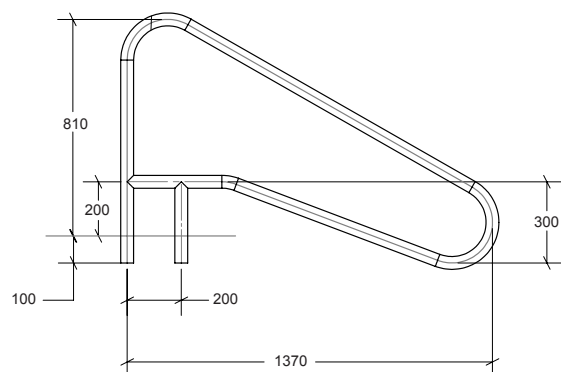

DECK MOUNTED STAIR RAIL

PART #	DESCRIPTION
DMS-102S	Standard (single)
DMS-102F	Flanged (single)

48mm tubing