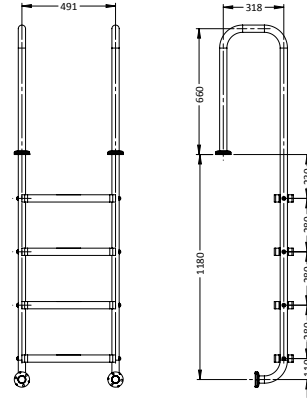

NARROW FOUR-STEP LADDER

PART #	DESCRIPTION
SL-US-4	Standard
SL-UFT-4	Flanged Top
SL-UF-4	Flanged Top & Bottom