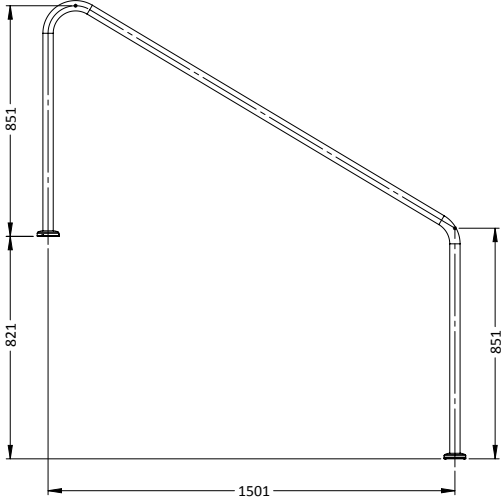

## NARROW SPACED FIGURE 4 GRAB RAIL

PART #	DESCRIPTION
SR-5S	Standard (single)
SR-5F	Flanged (single)

STAIR RAIL	
PART #	DESCRIPTION
SR-SS-1000	1000mm Standard (single)
SR-SF-1000	1000mm Flanged (single)

STAIR RAIL	
PART #	DESCRIPTION
SR-SS-1200	1200mm Standard (single)
SR-SF-1200	1200mm Flanged (single)

STAIR RAIL	
PART #	DESCRIPTION
SR-SS-1500	1500mm Standard (single)
SR-SF-1500	1500mm Flanged (single)