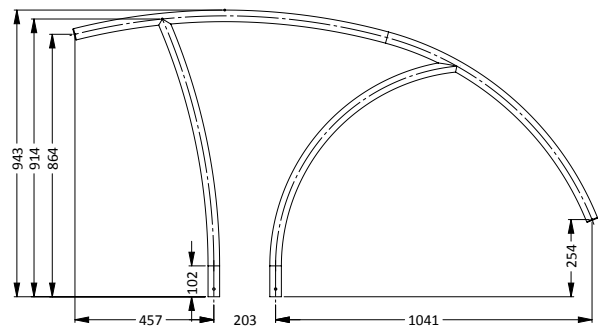

ARTISAN DECK MOUNTED STAIR RAIL

PART #	DESCRIPTION
ART-1004-MG	Standard Stair Rail (single)
ART-1004-MGF	Flanged (single)